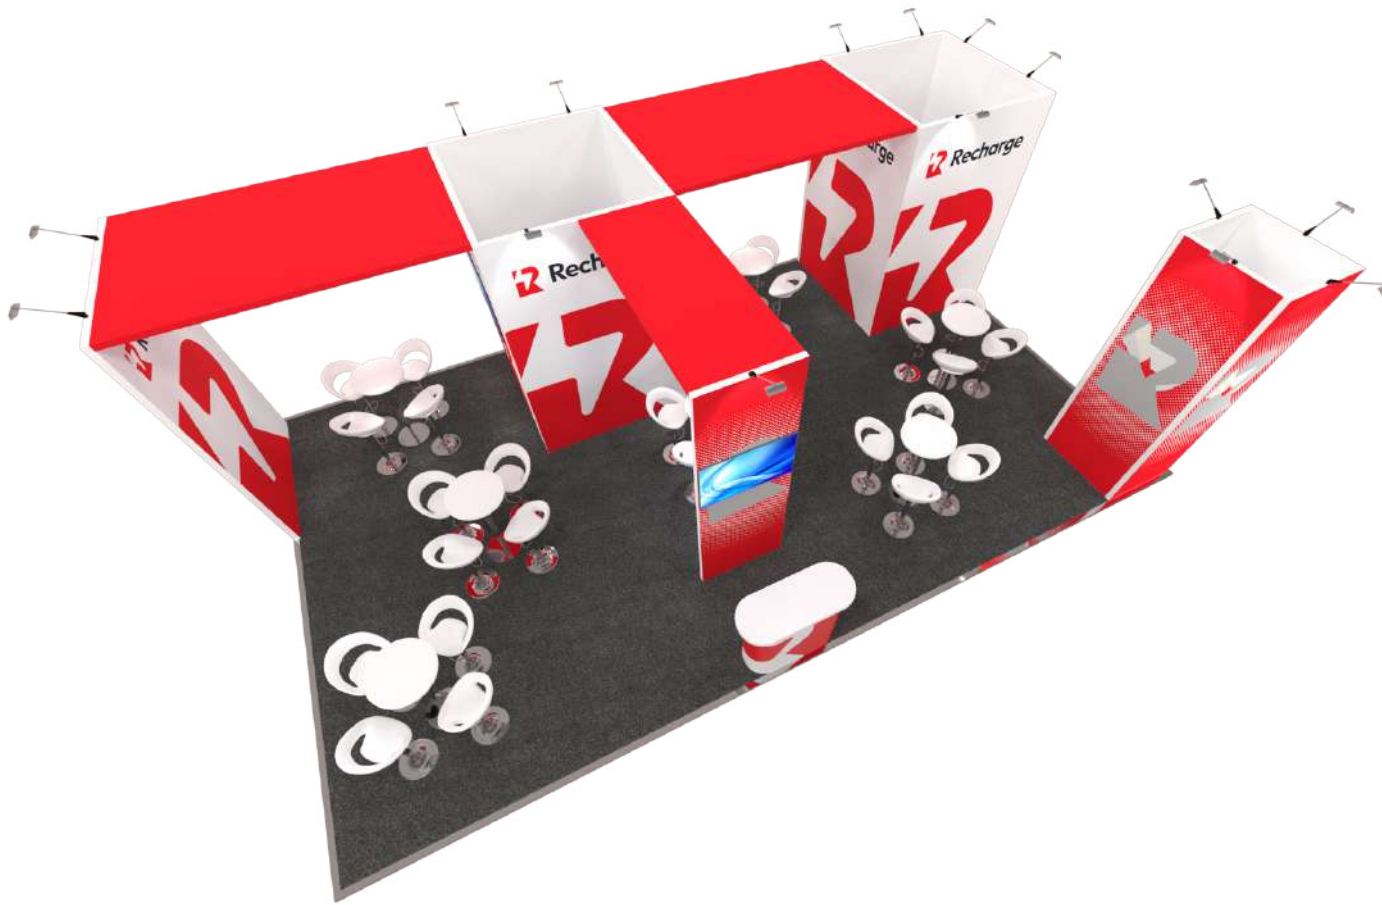

fullvision
DESIGN • CREATE • DISPLAY

Proxima

From 60 sqm, 4 open sides

From £630 per sqm

THE BATTERY SHOW
EUROPE 2024

electric & hybrid
vehicle technology expo | europe 2024

Spaces.
Powered by fullvision

Included within price: