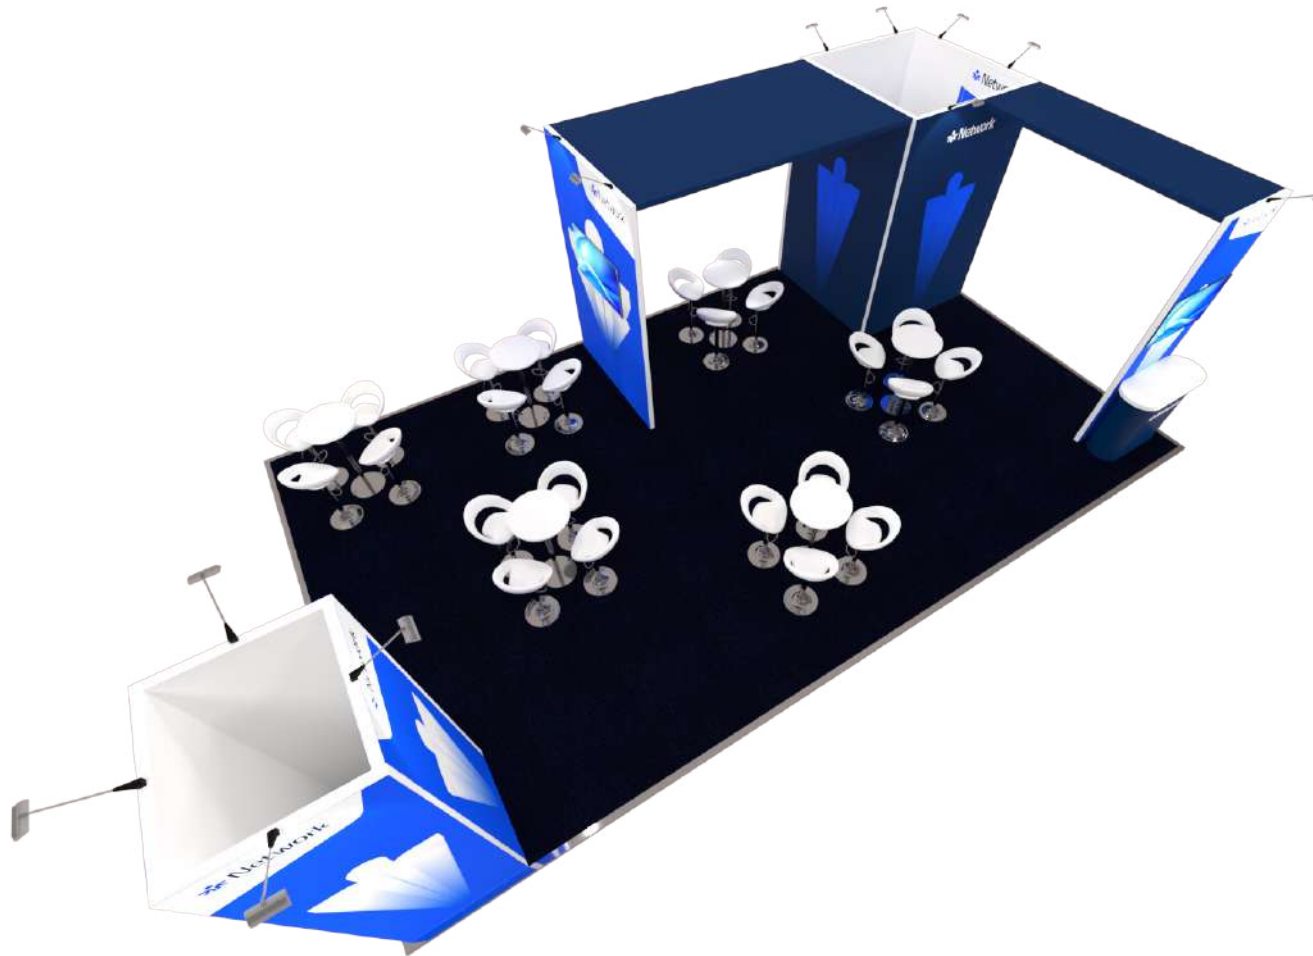

fullvision
DESIGN • CREATE • DISPLAY

Cygnus

From 60 sqm, 4 open sides

From £540 per sqm

THE BATTERY SHOW
EUROPE 2024

electric & hybrid
vehicle technology expo
europe 2024

Spaces.
Powered by
fullvision

Included within price: