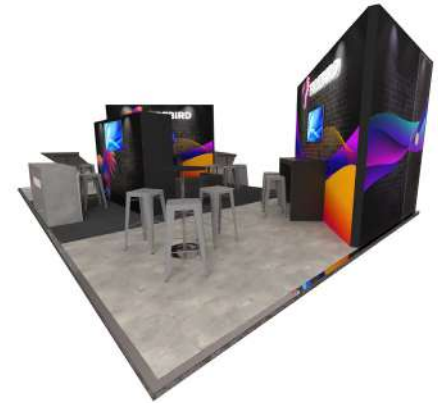

fullvision
DESIGN • CREATE • DISPLAY

Draco

From 60 sqm, 4 open sides

From £650 per sqm

THE BATTERY SHOW
EUROPE 2024

electric & hybrid
vehicle technology expo | europe 2024

Spaces.
Powered by
fullvision

Included within price: