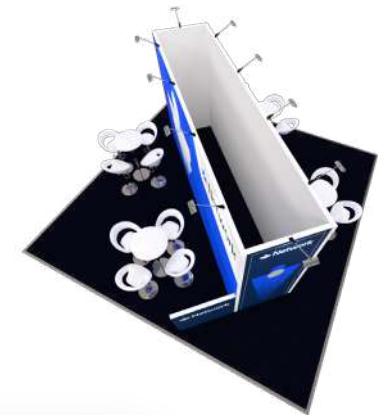

Installation & dismantling

fullvision
DESIGN • CREATE • DISPLAY

Sirius

From 36 sqm, 4 open sides

From £640 per sqm

THE BATTERY SHOW
EUROPE 2024

electric & hybrid
vehicle technology expo
europe 2024

Spaces.
Powered by
fullvision