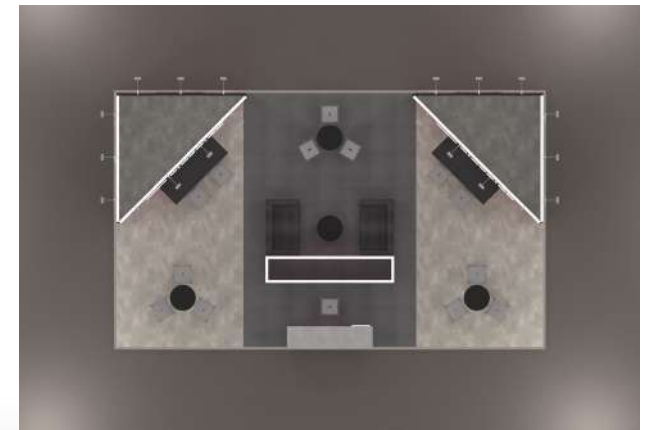

fullvision
DESIGN • CREATE • DISPLAY

Draco

From 60 sqm, 4 open sides

From £650 per sqm

THE BATTERY SHOW
EUROPE 2024

electric & hybrid
vehicle technology expo | europe 2024

Spaces.
Powered by
fullvision

Included within price: