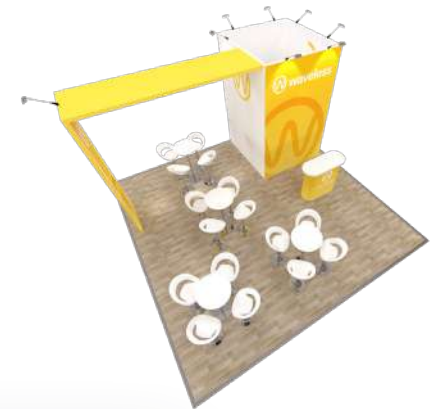

Installation & dismantling

fullvision
DESIGN · CREATE · DISPLAY

Nebula

From 36 sqm, 4 open sides

From £560 per sqm

THE BATTERY SHOW
EUROPE 2024

electric & hybrid
vehicle technology expo
europe 2024

Spaces.
Powered by
fullvision