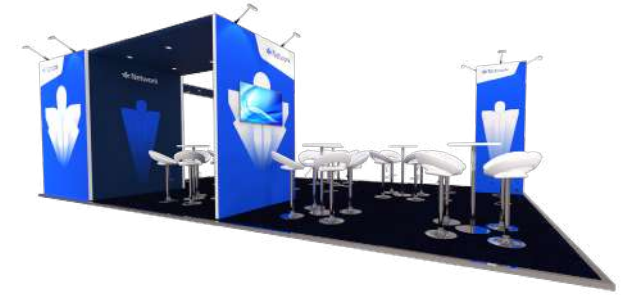

fullvision
DESIGN • CREATE • DISPLAY

Cygnus

From 60 sqm, 4 open sides

From £540 per sqm

THE BATTERY SHOW
EUROPE 2024

electric & hybrid
vehicle technology expo
europe 2024

Spaces.
Powered by
fullvision

Included within price: